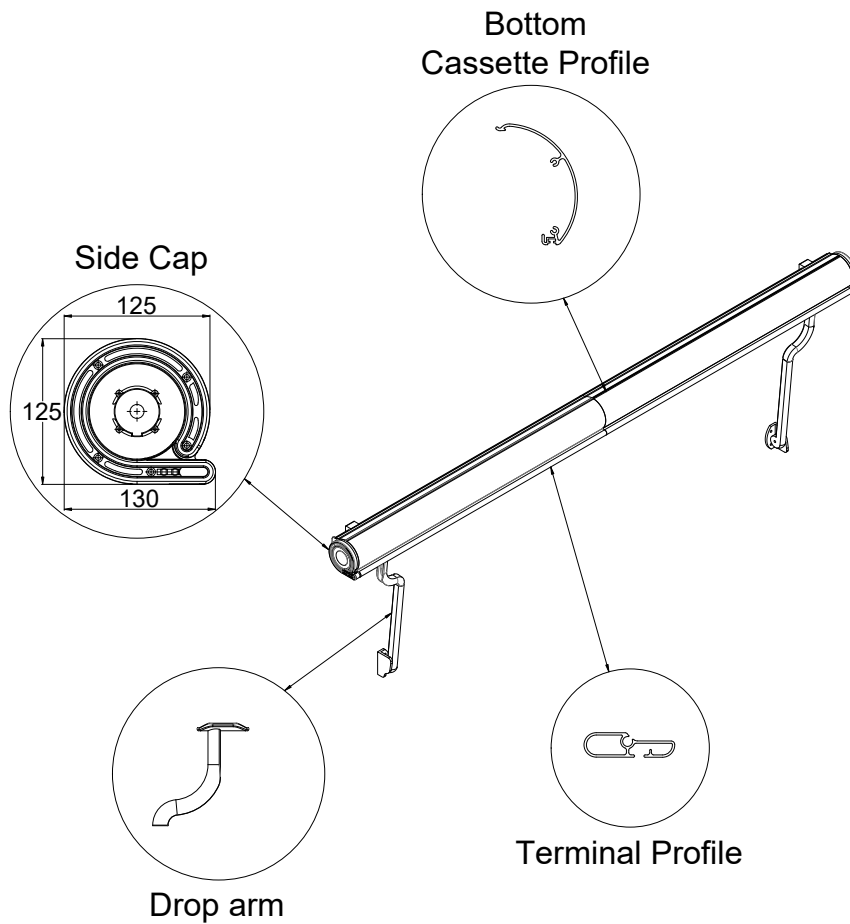

* Left / Right side; 10cm

* Bottom; 20cm

* There is no limit for top border.

DROP ARM AWNING
PENTE

DROP ARM AWNING
PENTE

With Acrylic Fabric		Width						
Projection		120cm	180cm	240cm	300cm	360cm	420cm	480cm
	160cm (80cm arm)	€ 1.227	€ 1.319	€ 1.414	€ 1.507	€ 1.601	€ 1.694	€ 1.790
	240cm (120cm arm)	€ 1.289	€ 1.404	€ 1.520	€ 1.637	€ 1.752	€ 1.868	€ 1.986